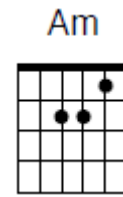

Intro: Am F G Am

- Serenade: By Steve Miller

(Am) Did you see the (F) lights  
As they (G) fell all (Am) around you  
(Am) Did you hear the (F) music  
A serenade (G) from the (Am) stars

(Am) Wake up, wake (F) up  
Wake (G) up and look (Am) around you  
(Am) We're lost in (F) space  
And the (G) time is our (Am) own

Chorus:

(G) Whoa (Dm) Whoa aaaaaaaa (Am) hooooooooo  
(G) Whoa (Dm) Whoa aaaaaaaa (Am) aaaaa (F) hooo (G) ooo (Am) ooo  
(Am) Ahhhh (F) Ahhhhhh (G) Ahhhh (Am) Ahhhhhh

(Am) Did you feel the (F) wind  
As it (G) blew all (Am) around you  
(Am) Did you feel the (F) love  
That (G) was in the (Am) air