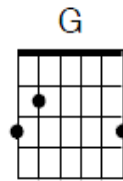

Intro: Am F G Am

- Serenade: By Steve Miller

(Am) Did you see the (F) lights  
As they (G) fell all (Am) around you  
(Am) Did you hear the (F) music  
A serenade (G) from the (Am) stars

(Am) Wake up, wake (F) up  
Wake (G) up and look (Am) around you  
(Am) We're lost in (F) space  
And the (G) time is our (Am) own

Chorus:

(G) Whoa (Dm) Whoa aaaaaaaa (Am) hooooooooo  
(G) Whoa (Dm) Whoa aaaaaaaa (Am) aaaaa (F) hooo (G) ooo (Am) ooo  
(Am) Ahhhh (F) Ahhhhhh (G) Ahhhh (Am) Ahhhhhh

(Am) Did you feel the (F) wind  
As it (G) blew all (Am) around you  
(Am) Did you feel the (F) love  
That (G) was in the (Am) air