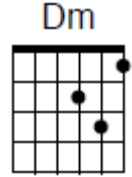

Intro: Am F G Am

- Serenade: By Steve Miller

(Am) Did you see the (F) lights  
As they (G) fell all (Am) around you  
(Am) Did you hear the (F) music  
A serenade (G) from the (Am) stars

(Am) Wake up, wake (F) up  
Wake (G) up and look (Am) around you  
(Am) We're lost in (F) space  
And the (G) time is our (Am) own

Chorus:

(G) Whoa (Dm) Whoa aaaaaaaa (Am) hooooooooo  
(G) Whoa (Dm) Whoa aaaaaaaa (Am) aaaaa (F) hooo (G) ooo (Am) ooo  
(Am) Ahhhh (F) Ahhhhhh (G) Ahhhh (Am) Ahhhhhh

(Am) Did you feel the (F) wind  
As it (G) blew all (Am) around you  
(Am) Did you feel the (F) love  
That (G) was in the (Am) air

(Am) Wake up, wake (F) up  
Wake (G) up and look (Am) around you  
(Am) We're lost in (F) space  
And the (G) time is our (Am) own

Chorus: (Go To Chorus)

(Am) The sun comes (F) up  
And it (G) shines all (Am) around you  
(Am) You're lost in (F) space  
And the (G) earth is your (Am) home