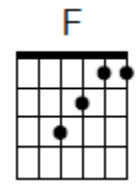

Intro: Am F G Am

- Serenade: By Steve Miller

(Am) Did you see the (F) lights  
As they (G) fell all (Am) around you  
(Am) Did you hear the (F) music  
A serenade (G) from the (Am) stars

(Am) Wake up, wake (F) up  
Wake (G) up and look (Am) around you  
(Am) We're lost in (F) space  
And the (G) time is our (Am) own

Chorus:

(G) Whoa (Dm) Whoa aaaaaaaa (Am) hooooooooo  
(G) Whoa (Dm) Whoa aaaaaaaa (Am) aaaaa (F) hooo (G) ooo (Am) ooo  
(Am) Ahhhh (F) Ahhhhhh (G) Ahhhh (Am) Ahhhhhh

(Am) Did you feel the (F) wind  
As it (G) blew all (Am) around you  
(Am) Did you feel the (F) love  
That (G) was in the (Am) air

(Am) Wake up, wake (F) up  
Wake (G) up and look (Am) around you  
(Am) We're lost in (F) space  
And the (G) time is our (Am) own

Chorus: (Go To Chorus)

(Am) The sun comes (F) up  
And it (G) shines all (Am) around you  
(Am) You're lost in (F) space  
And the (G) earth is your (Am) home